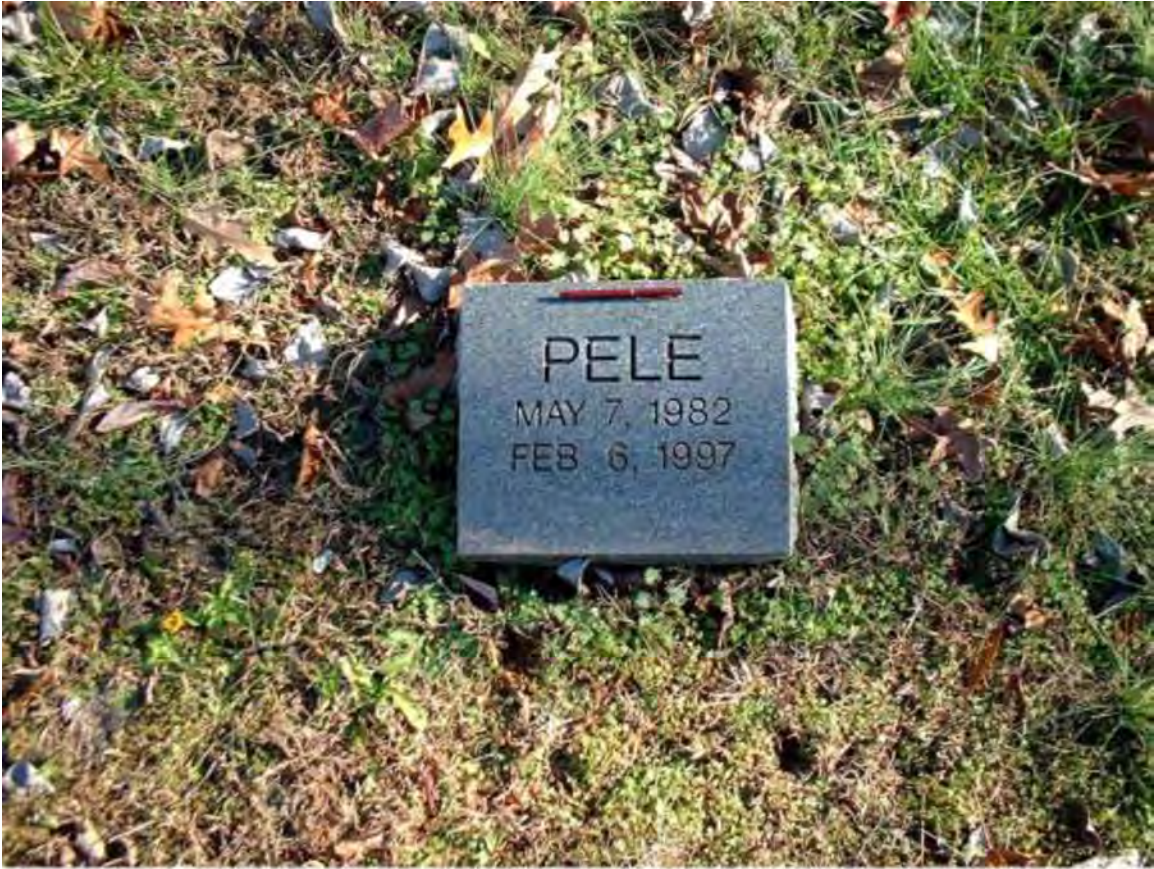

Redstone Pet Cemetery (35-1), Madison County AL; December 17, 2003