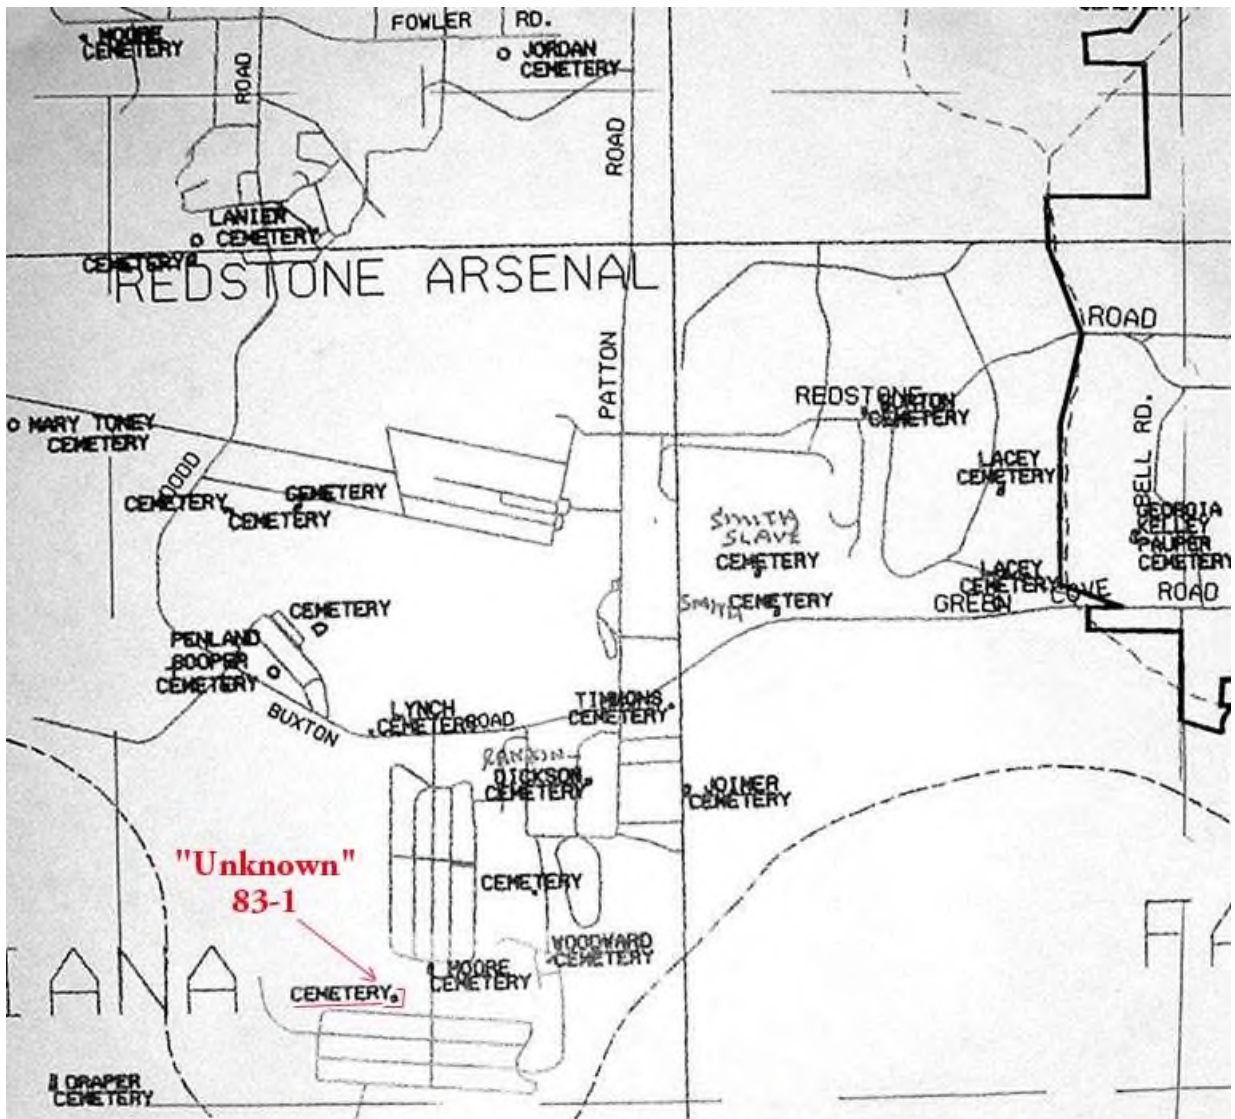

The location of the cemetery is shown on various maps, as inserted below:

Cemetery Map, South Central Madison County AL, T5S-R1W

(Note that this map, prepared for the Southern By-Pass survey in 2001 by unknown parties, labels the nearby New Mount Hope Church / Jamar 82-1 Cemetery as the Moore Cemetery – basis unknown.)