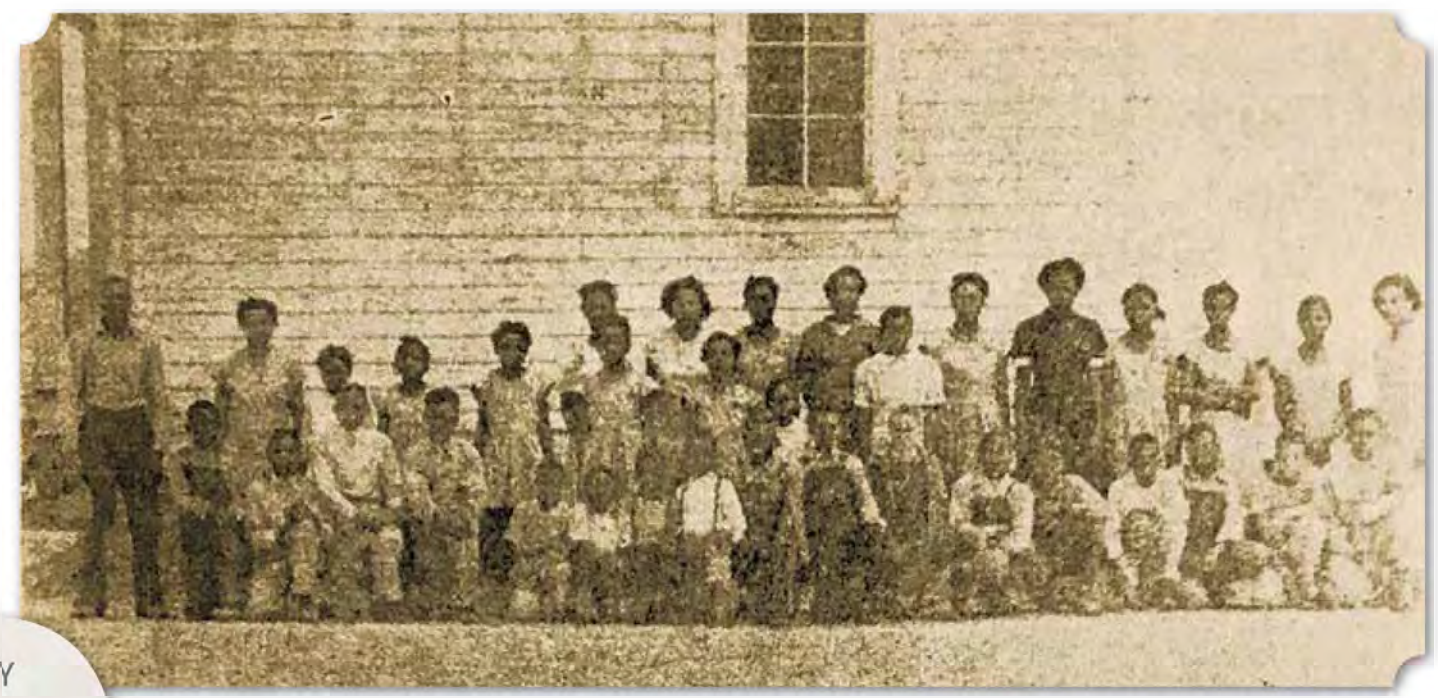

39

Poplar Creek Missionary Baptist Church and Poplar Creek School*

Poplar Creek Missionary Baptist Church is located on the southwest corner of U.S. 72 and Poplar Creek Road. The church, associated school, and nearby cemetery date to the early 20th century. Given that the cemetery's oldest burial dates to 1899 and the school was founded in 1909, it is likely that the church was also organized by this time.